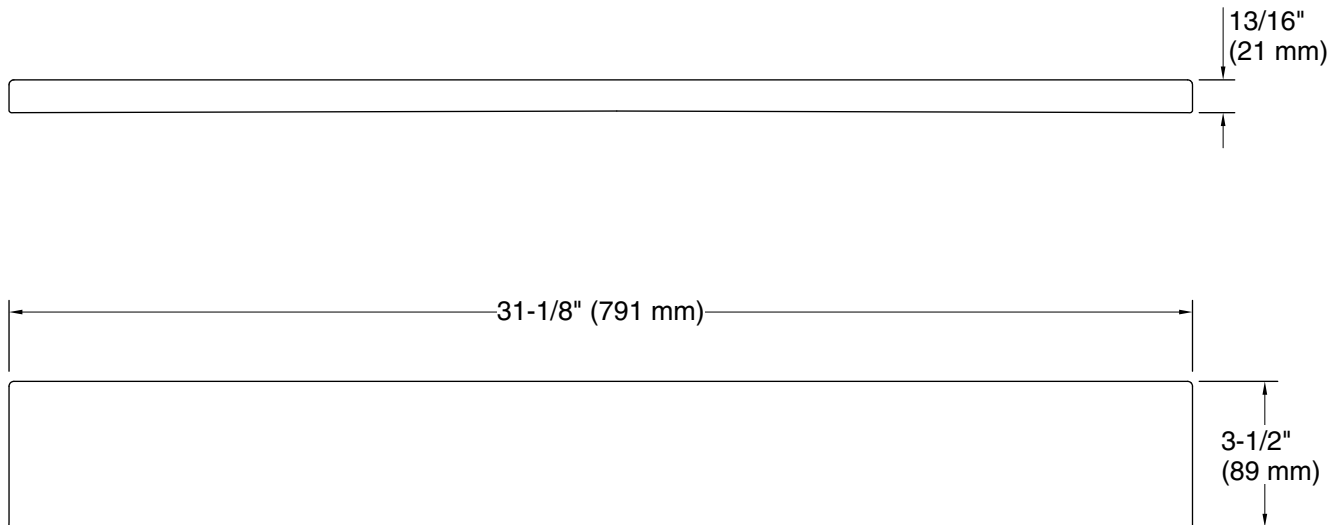

Features

- For use with KOHLER Silestone® quartz 31" (788 mm) vanity tops
- Optional side splashes available (sold separately)
- This product is covered under the Silestone® 25-Year Limited Warranty

Material

- Silestone® quartz

Required Products/Accessories

K-28248 Silestone® 31" quartz vanity top with rectangular cutout

or

K-28249 Silestone® 31" quartz vanity top with oval cutout

Codes/Standards

None Applicable

Technical Information

All product dimensions are nominal.
Installation: Vanity top/ITB

Notes

Install this product according to the installation instructions.